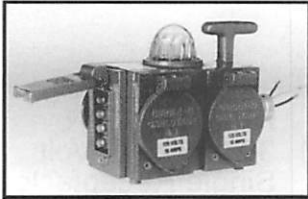

C US LISTED NEMA TYPE 3R WET LOCATION - MEETS ALL NFPA 1901 REQUIREMENT
*****

- Specify the **NEMA** configuration and the location for each receptacle. **See the back of this form for NEMA configuration you desire.**
- Optional **NEW Circuit Breaker** protection for each receptacle. Please add "CB" to the end of the NEMA receptacle number.

CIRCUIT BREAKERS NOW AVAILABLE
IN OUR JUNCTION BOXES

NEMA receptacle location #1 _____
NEMA receptacle location #2 _____
NEMA receptacle location #3 _____
NEMA receptacle location #4 _____