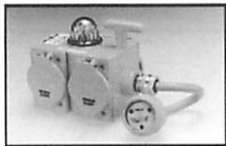

CIRCUIT BREAKERS NOW AVAILABLE
IN OUR JUNCTION BOXES

NEMA receptacle location #1 _____
 NEMA receptacle location #2 _____
 NEMA receptacle location #3 _____
 NEMA receptacle location #4 _____

- ◆ Specify from our two standard corrosion resistant powder coated finishes. **Circle one.**

High Visibility Yellow

Silver Hammertone

- ◆ Specify only **one** of the three choices below for the "**POWER INLET**".
Important note: The ampere of the power inlet you choose must be the same or higher than the single highest receptacle ampere in the Junction Box.